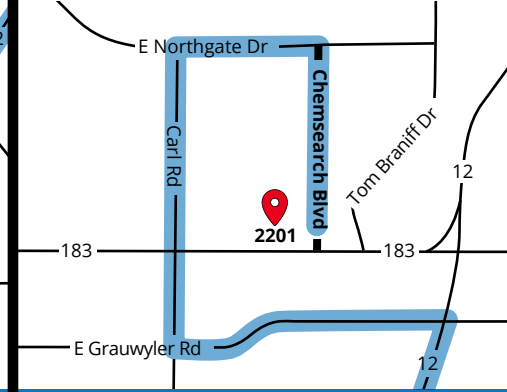

2 Traveling from the South: Dallas

Traveling North on Loop 12, exit Union Bower Rd, turn left on E. Grauwlyer Rd, right on Carl, right on E. Northgate Dr., right on Chemsearch. The building will be on the right.