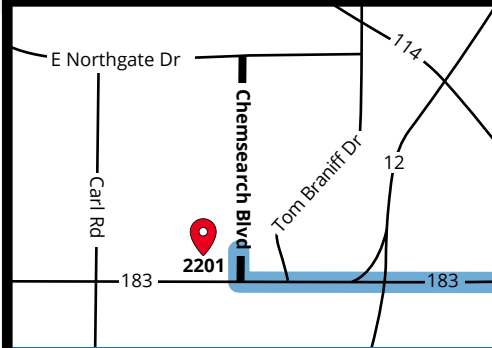

3 Traveling from the East: Dallas

From 183 W, Merge onto TX-482 Spur, exit Carl Road, Turn right at Chemsearch Blvd. the building is immediately on the left.