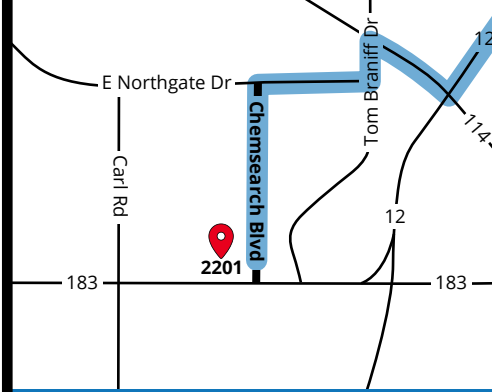

Corporate Source has a new home.

And it's so easy to get to!

2201 Chemsearch Blvd,
Irving, Texas 75062

corporate source

And Its "Anywhere"™ Footprint

CREATE • SPECIFY • FURNISH • CONTRACT MARKET

corporatesource.com • 1.800.668.3752

Total Office Solutions Companies Under One Roof

total office solutions®

And Its "Anywhere"™ Companies

FURNISH • TECHNOLOGY • MOVE • LIQUIDATE

office furniture plus

And Its "Anywhere"™ Footprint

move solutions®

And Its "Anywhere"™ Footprint

SCHEDULE • PURGE • TECH • MOVE • DECOMMISSION

techteam solutions

And Its "Anywhere"™ Footprint

SCHEDULE • PREP • PROTECT/MOVE • TECH SERVICES

furniture services now

And Its "Anywhere"™ Footprint

office boy

A Total Office Solutions Company

NO MINIMUMS • NO NOTICE • TODAY IF POSSIBLE

3 minutes away from the old Dallas Showroom

14 minutes from Fort Worth

1 Traveling from the North: Farmers Branch

Traveling South on Loop 12, merge N. Walton Walker Service Rd. Merge on Loop 12. Turn right on E John W Carpenter Fwy. Left on Tom Braniff Dr. Right onto E Northgate Dr. Left on Chemsearch Blvd. Building is on the left.