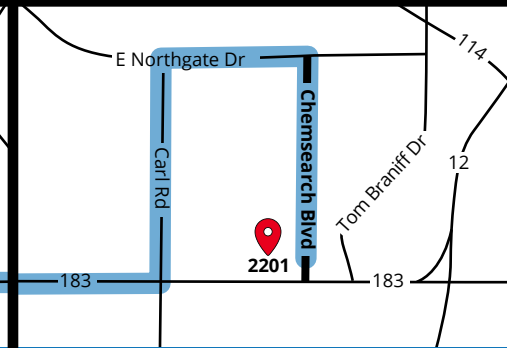

4 Traveling from the West: Fort Worth

Traveling East on 183, exit Carl Road, turn left on Carl Road, right on E. Northgate Drive, right on Chemsearch. The building will be on the right.